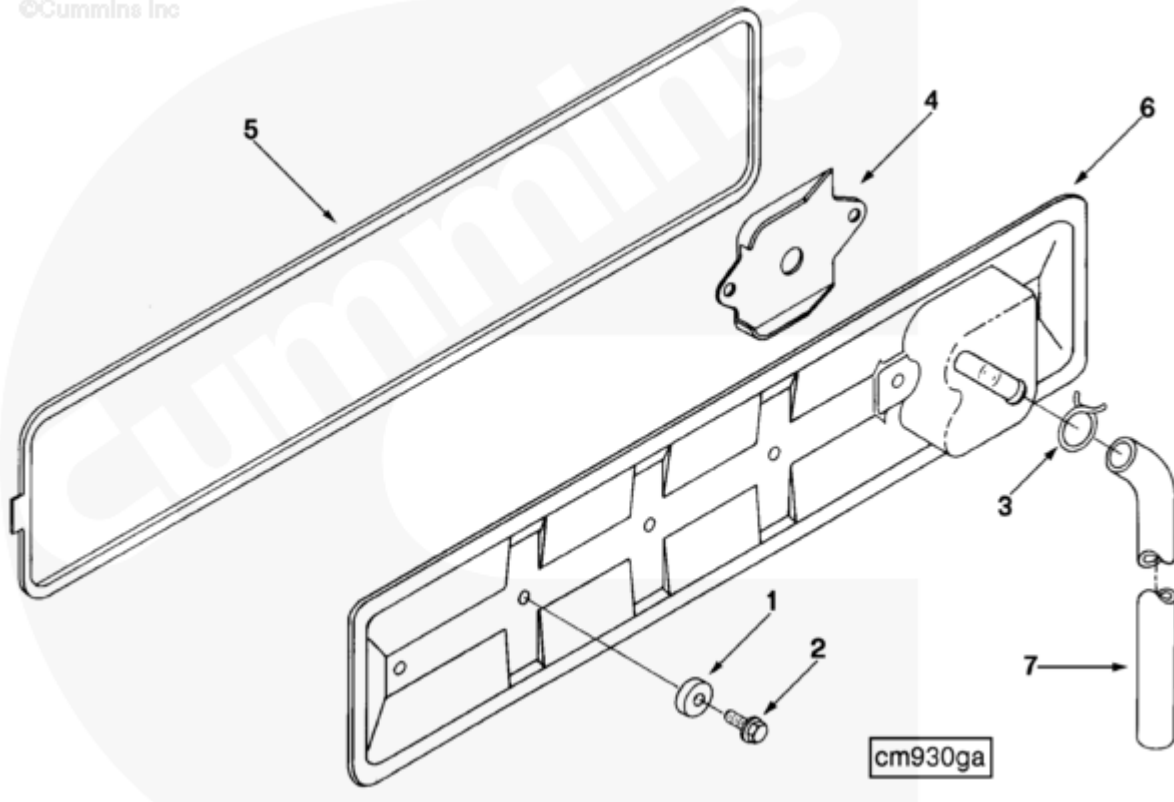

SMALL | MEDIUM | LARGE

Cart	Ref No	Part Number	Part Description	Required	Remarks
View My Cart					
		CM9029	Cam Follower Cover		Cam Follower Cover with...(More)

					integral crankcase breather.
					Breather to be orientated 45
					degrees plus or minus 3
					degrees from vertical for
					standard 6 cylinder engines.
					Breather hose is not
					restrained. Remaining
					mounting parts are found in
					FT option.
<input type="checkbox"/>	1	3900267	Grommet Seal	4	
<input type="checkbox"/>	2	3900630	Hexagon Flange Head Cap Screw	4	M8 X 1.25 X 20
<input type="checkbox"/>	3	3904230	Spring Hose Clamp	1	1"
<input type="checkbox"/>	4	3907586	Breather Baffle	1	
<input type="checkbox"/>	5	3907617	Push Rod Cover Gasket	1	
<input type="checkbox"/>	6	3911822	Push Rod Cover	1	
<input type="checkbox"/>	7	3918613	Plain Hose	1	